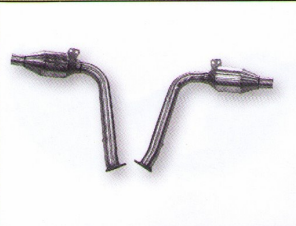

PORSCHE EXHAUSTS

Ahnendorf
TUNING

BOXSTER MODEL 2.5/2.7/3.2 EXHAUST SYSTEM & TAIL PIPES

94.210S
TWIN TAILPIPE SPORT REAR BOX, W/TÜV
POLISHED STAINLESS STEEL

BOXSTER 2.5 -99

94.210ST
TRIPLE TAIL PIPE SPORT REAR BOX, W/TÜV
POLISHED STAINLESS STEEL

BOXSTER 2.5 -99

PO-94260S
SPORT CATALYTIC SET, L/R
POLISHED STAINLESS STEEL

BOXSTER 2.5 -99

PO-94360S
SPORT CATALYTIC SET, L/R
POLISHED STAINLESS STEEL

BOXSTER 2.7 / 3.2

94.280S
SPORTS HEADER MANIFOLD SYSTEM
POLISHED STAINLESS STEEL

BOXSTER 2.5 -99

94.380S
SPORT HEADER MANIFOLD SYSTEM
POLISHED STAINLESS STEEL

BOXSTER 2.7 / 3.2

94.330S
SPORT EXHAUST, OE STYLE, WITH DUAL
"S" TAIL PIPE, W/TÜV
BOXSTER 2.5 -99*
BOXSTER 2.7/3.2 99-

BOXSTER 2.5 -99*

94.335S
EXHAUST, OE STYLE, WITH DUAL
"S" TAIL PIPE, STANDARD SOUND, W/TÜV
BOXSTER 2.5 -99*
BOXSTER 2.7/3.2 99-

BOXSTER 2.7/3.2 99-

000.044.200.11
MOUNTING KIT FOR 94.331S
*REQUIRED WHEN FITTING 94.335S TO
2.5 MODEL