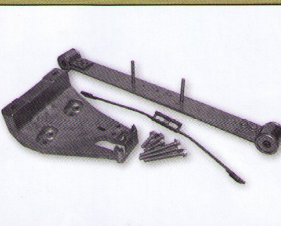

BOXSTER 2.5 -99

94.380S
SPORT HEADER MANIFOLD SYSTEM
POLISHED STAINLESS STEEL

BOXSTER 2.7 / 3.2

94.330S
SPORT EXHAUST, OE STYLE, WITH DUAL
"S" TAIL PIPE, W/TÜV
BOXSTER 2.5 -99*
BOXSTER 2.7/3.2 99-

BOXSTER 2.5 -99*

94.335S
EXHAUST, OE STYLE, WITH DUAL
"S" TAIL PIPE, STANDARD SOUND, W/TÜV
BOXSTER 2.5 -99*
BOXSTER 2.7/3.2 99-

BOXSTER 2.7/3.2 99-

000.044.200.11
MOUNTING KIT FOR 94.331S
*REQUIRED WHEN FITTING 94.335S TO
2.5 MODEL