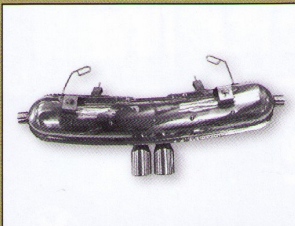

BOXSTER 2.5 -99

94.380S
SPORT HEADER MANIFOLD SYSTEM
POLISHED STAINLESS STEEL

BOXSTER 2.7 / 3.2

94.330S
SPORT EXHAUST, OE STYLE, WITH DUAL
"S" TAIL PIPE, W/TÜV
BOXSTER 2.5 -99*
BOXSTER 2.7/3.2 99-

BOXSTER 2.5 -99*

94.335S
EXHAUST, OE STYLE, WITH DUAL
"S" TAIL PIPE, STANDARD SOUND, W/TÜV
BOXSTER 2.5 -99*
BOXSTER 2.7/3.2 99-

BOXSTER 2.7/3.2 99-

000.044.200.11
MOUNTING KIT FOR 94.331S
*REQUIRED WHEN FITTING 94.335S TO
2.5 MODEL