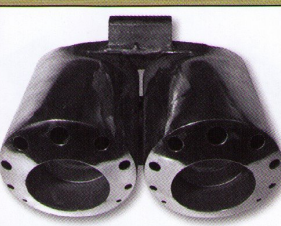

BOXSTER 2.5 -99

94.380S
SPORT HEADER MANIFOLD SYSTEM
POLISHED STAINLESS STEEL

BOXSTER 2.7 / 3.2

94.330S
SPORT EXHAUST, OE STYLE, WITH DUAL
"S" TAIL PIPE, W/TÜV
BOXSTER 2.5 -99*
BOXSTER 2.7/3.2 99-

BOXSTER 2.5 -99*

94.335S
EXHAUST, OE STYLE, WITH DUAL
"S" TAIL PIPE, STANDARD SOUND, W/TÜV
BOXSTER 2.5 -99*
BOXSTER 2.7/3.2 99-

BOXSTER 2.7/3.2 99-

000.044.200.11
MOUNTING KIT FOR 94.331S
*REQUIRED WHEN FITTING 94.335S TO
2.5 MODEL

94.310S
TWIN TAILPIPE SPORT REAR BOX, W/TÜV
POLISHED STAINLESS STEEL
BOXSTER 2.7 / 3.2

BOXSTER 2.7 / 3.2

94.300S
SPORT REAR BOX OE STYLE, W/TÜV
WITHOUT TAIL PIPES
POLISHED STAINLESS STEEL

POLISHED STAINLESS STEEL