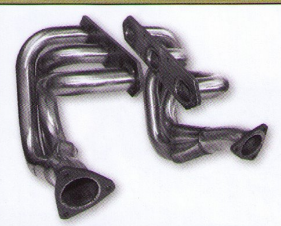

BOXSTER 2.5 -99

PO-94260S
SPORT CATALYTIC SET, L/R
POLISHED STAINLESS STEEL

BOXSTER 2.5 -99

PO-94360S
SPORT CATALYTIC SET, L/R
POLISHED STAINLESS STEEL

BOXSTER 2.7 / 3.2

94.280S
SPORTS HEADER MANIFOLD SYSTEM
POLISHED STAINLESS STEEL

BOXSTER 2.5 -99

94.380S
SPORT HEADER MANIFOLD SYSTEM
POLISHED STAINLESS STEEL

BOXSTER 2.7 / 3.2

94.330S
SPORT EXHAUST, OE STYLE, WITH DUAL
"S" TAIL PIPE, W/TÜV
BOXSTER 2.5 -99*
BOXSTER 2.7/3.2 99-

BOXSTER 2.5 -99*

94.335S
EXHAUST, OE STYLE, WITH DUAL
"S" TAIL PIPE, STANDARD SOUND, W/TÜV
BOXSTER 2.5 -99*
BOXSTER 2.7/3.2 99-

BOXSTER 2.7/3.2 99-

000.044.200.11
MOUNTING KIT FOR 94.331S
*REQUIRED WHEN FITTING 94.335S TO
2.5 MODEL