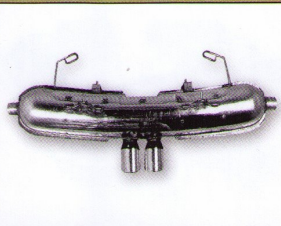

PORSCHE EXHAUSTS

Ahnendorf
TUNING

BOXSTER MODEL 2.5/2.7/3.2 EXHAUST SYSTEM & TAIL PIPES

94.210S
TWIN TAILPIPE SPORT REAR BOX, W/TÜV
POLISHED STAINLESS STEEL

BOXSTER 2.5 -99

94.210ST
TRIPLE TAIL PIPE SPORT REAR BOX, W/TÜV
POLISHED STAINLESS STEEL

BOXSTER 2.5 -99

PO-94260S
SPORT CATALYTIC SET, L/R
POLISHED STAINLESS STEEL

BOXSTER 2.5 -99

PO-94360S
SPORT CATALYTIC SET, L/R
POLISHED STAINLESS STEEL

BOXSTER 2.7 / 3.2

94.280S
SPORTS HEADER MANIFOLD SYSTEM
POLISHED STAINLESS STEEL

BOXSTER 2.5 -99

94.380S
SPORT HEADER MANIFOLD SYSTEM
POLISHED STAINLESS STEEL

BOXSTER 2.7 / 3.2

94.330S
SPORT EXHAUST, OE STYLE, WITH DUAL
"S" TAIL PIPE, W/TÜV
BOXSTER 2.5 -99*
BOXSTER 2.7/3.2 99-

BOXSTER 2.5 -99*