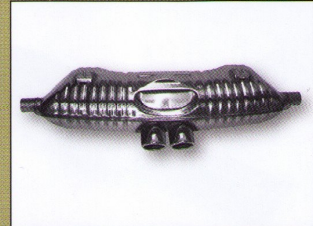

BOXSTER 2.5 -99

PO-94260S
SPORT CATALYTIC SET, L/R
POLISHED STAINLESS STEEL

BOXSTER 2.5 -99

PO-94360S
SPORT CATALYTIC SET, L/R
POLISHED STAINLESS STEEL

BOXSTER 2.7 / 3.2

94.280S
SPORTS HEADER MANIFOLD SYSTEM
POLISHED STAINLESS STEEL

BOXSTER 2.5 -99

94.380S
SPORT HEADER MANIFOLD SYSTEM
POLISHED STAINLESS STEEL

BOXSTER 2.7 / 3.2

94.330S
SPORT EXHAUST, OE STYLE, WITH DUAL
"S" TAIL PIPE, W/TÜV
BOXSTER 2.5 -99*
BOXSTER 2.7/3.2 99-

BOXSTER 2.5 -99*

94.335S
EXHAUST, OE STYLE, WITH DUAL
"S" TAIL PIPE, STANDARD SOUND, W/TÜV
BOXSTER 2.5 -99*
BOXSTER 2.7/3.2 99-

BOXSTER 2.7/3.2 99-

000.044.200.11
MOUNTING KIT FOR 94.331S
*REQUIRED WHEN FITTING 94.335S TO
2.5 MODEL