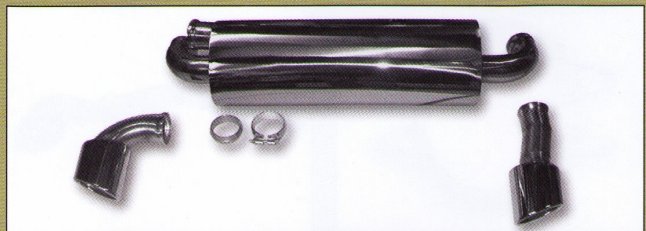

92.561S
SPORT CENTRE EXHAUST BOX WITH OVAL TAIL PIPES, W/TÜV
POLISHED STAINLESS STEEL