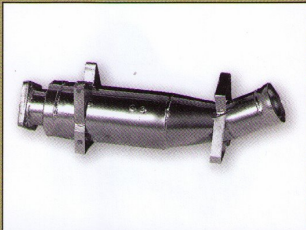

PORSCHE EXHAUSTS

Ahnendorf
TUNING

964 C2/C4 EXHAUST SYSTEM

P0-92260S
CATALYTIC CONVERTER UNIT
POLISHED STAINLESS STEEL
WITH CATALYTIC CERAMIC INSERT

92.260S
SPORT CATALYTIC CONVERTER
POLISHED STAINLESS STEEL
W/OUT CATALYTIC CERAMIC INSERT