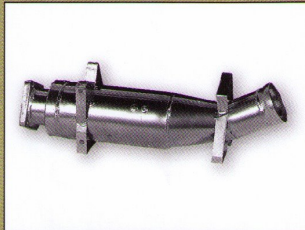

PORSCHE EXHAUSTS

Ahnendorf
TUNING

964 C2/C4 EXHAUST SYSTEM

P0-92260S
CATALYTIC CONVERTER UNIT
POLISHED STAINLESS STEEL
WITH CATALYTIC CERAMIC INSERT

92.260S
SPORT CATALYTIC CONVERTER
POLISHED STAINLESS STEEL
W/OUT CATALYTIC CERAMIC INSERT

92.270S
REAR EXHAUST BOX, W/TÜV
PAINTED STAINLESS STEEL

92.280S
REAR SPORT EXHAUST BOX, W/TÜV
POLISHED STAINLESS STEEL

92.561S
SPORT CENTRE EXHAUST BOX WITH OVAL TAIL PIPES, W/TÜV
POLISHED STAINLESS STEEL

92.560S
REAR CENTRE EXHAUST BOX, W/TÜV
POLISHED STAINLESS STEEL

92.245S
964 TAIL PIPE KIT, L/R
POLISHED STAINLESS STEEL

FITS TO 92.560S

92.247S
993 LOOK TAIL PIPE KIT, L/R
POLISHED STAINLESS STEEL

FITS TO 92.560S