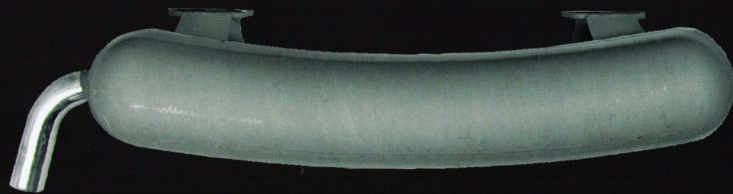

## Ahnendorf TUNING

Porsche 914 / 914-6

91.403 (021.251.053C)  
Rear exhaust including tail pipe and mounting kit  
Painted steel  
914/4, 1.7-1.8 eng., 08/69-07/74

91.405 (901.111.011.11)  
Rear exhaust, outlet pipe in polished stainless steel 304/4301  
Box in painted steel  
914/6, 2.4 6 cyl., 08/74-07/76