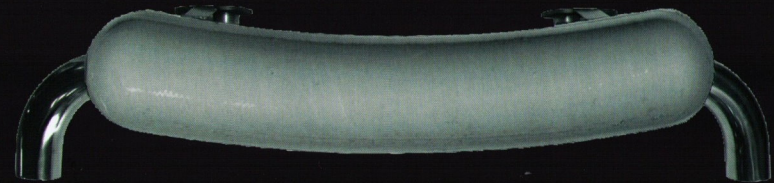

91.407
Rear exhaust with two tail pipes in polished stainless steel 304/4301
Box in painted aluminized steel
Rear valance must be modified
914/4, 1.7-1.8 eng., 08/69-07/74

91.404 (021.251.185C)
Tail pipe for 91.403
Painted steel
914/4, 1.7-1.8 eng., 08/69-07/74

VW-35208 (021.298.001/001A)
Exhaust mounting kit for 91.403
914/4, 1.7-1.8 eng., 08/69-07/74